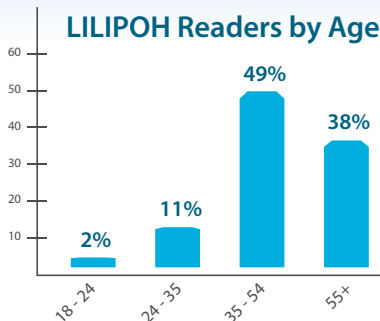

LILIPOH Statistics & Demographics

Sponsorship options

Purchase an ad in our Partners column

Visible on most of LILIPOH.com's pages, the Partners option allows you to reach out to the LILIPOH audience in a very economical way. \$40/monthly, or \$25/mo. With a yearly commitment. Ads are 250x250 pixels, or about 2 inches square. Partners status also includes quarterly exposure on the LILIPOH Facebook Fan page, currently reaching over 6,300 fans at last count.